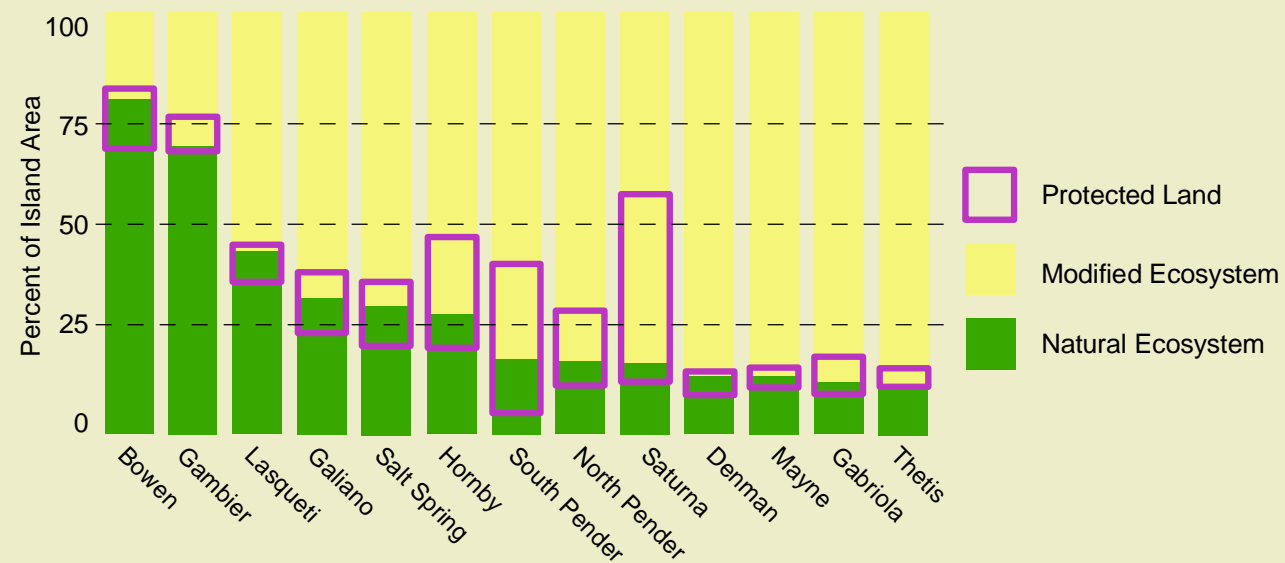

Islands Trust

Islands Trust Fund

Protected land includes national, provincial, regional and local parks, ecoreserves, and lands owned by conservancy organizations including Islands Trust Fund.

State of the Ecosystems by Local Trust Area

*Note: 5.4% of the Protected Land in Gambier Local Trust Area is not mapped for ecosystem status and is considered in a Modified Ecosystem for this graph. Area of Protected Water is not included in this graph. Covenants are accounted for in the graph but their locations are not shown on the map.