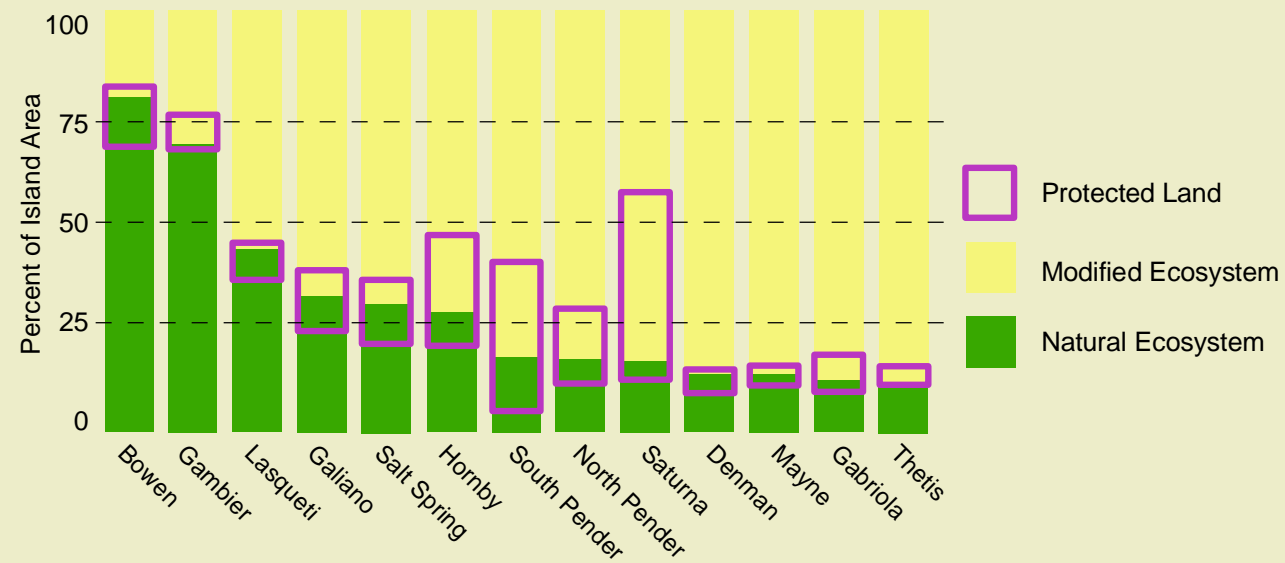

Islands Trust

Islands Trust Fund

Protected land includes national, provincial, regional and local parks, ecoreserves, and lands owned by conservancy organizations including Islands Trust Fund.

### State of the Ecosystems by Local Trust Area

\*Note: 5.4% of the Protected Land in Gambier Local Trust Area is not mapped for ecosystem status and is considered in a Modified Ecosystem for this graph. Area of Protected Water is not included in this graph. Covenants are accounted for in the graph but their locations are not shown on the map.